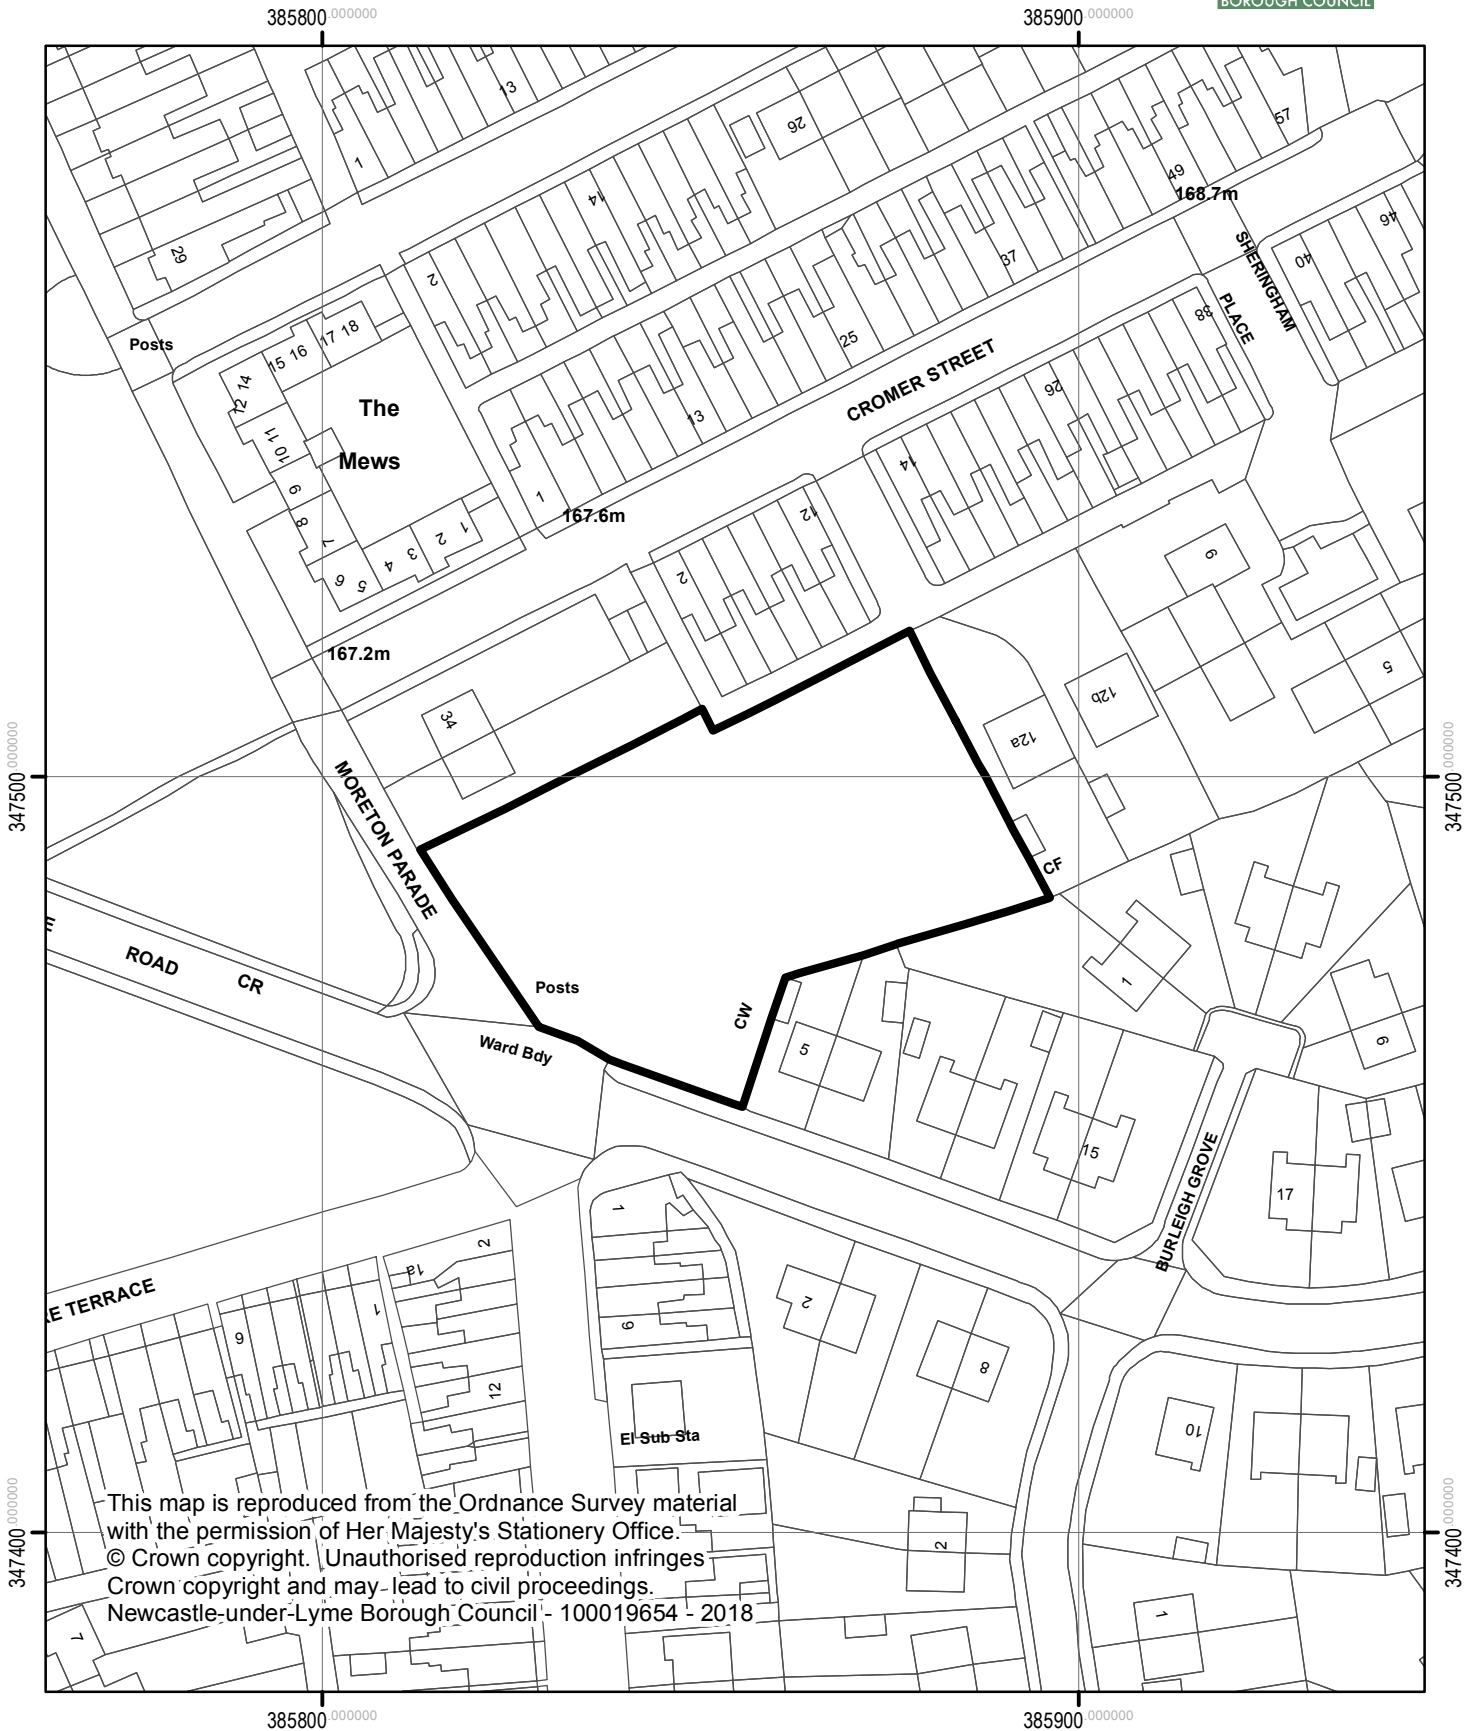

Former Oxford Arms- variation of approved plans 15/00421/FUL

This map is reproduced from the Ordnance Survey material with the permission of Her Majesty's Stationery Office. © Crown copyright. Unauthorised reproduction infringes Crown copyright and may lead to civil proceedings. Newcastle-under-Lyme Borough Council - 100019654 - 2018